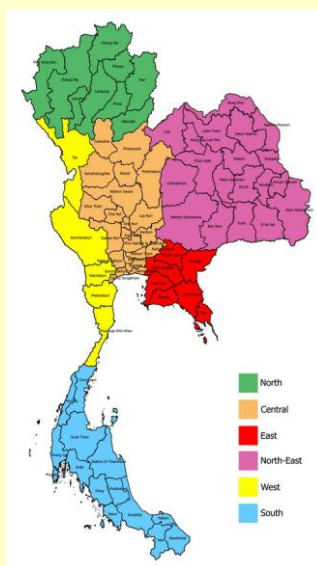

Department of Agricultural Extension

(DOAE)

Ministry of Agriculture and Cooperatives

(MOAC)

Geological map

Administrative map

Somchai Channarongkun

Director General

DOAE

Roles
Organizations
Administrators
Location map

Thailand

General Information
Provinces
Travel

Agriculture

Structure
Land Used
Irrigation
Crops

Facilities

Knowledge
Pest Control
Diaster Released