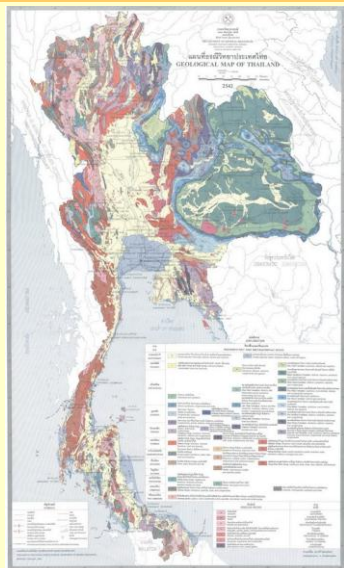

Department of Agricultural Extension

(DOAE)

Ministry of Agriculture and Cooperatives

(MOAC)

Geological map

Administrative map

Somchai Channarongkun

Director General

DOAE

Roles
Organizations
Administrators
Location map

Thailand

General Information
Provinces
Travel

Agriculture

Structure
Land Used
Irrigation
Crops

Facilities

Knowledge
Pest Control
Diaster Released